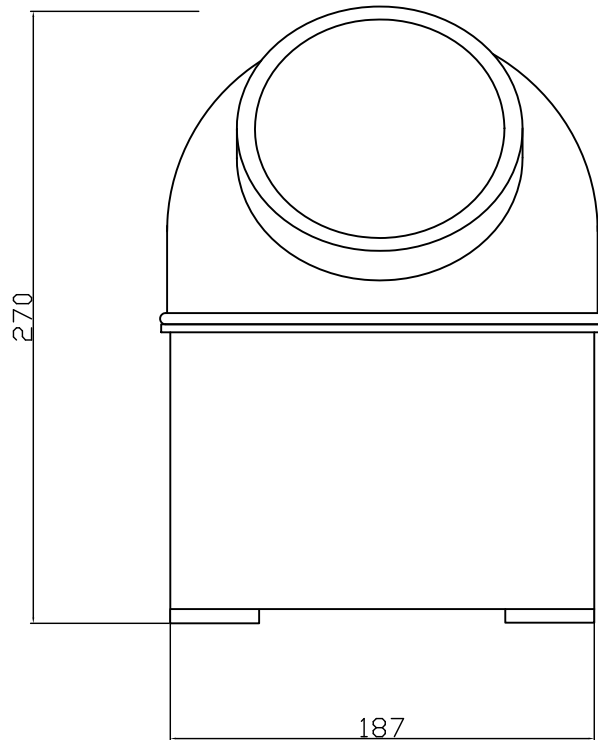

MESSRS.

SHIP NO.

FS-100

DATE

DOCUMENTS		SPECIFICATIONS	
B8120	BINNACLE	MODEL	FS-100
B1020	COMPASS BOWL	POWER	DC 24V
		COLOR	2.5G 7/2

DAIKO KEIKI SEISAKUSHO CO.,LTD.

DATE	CHECK	DRAWN	COMPASS BOWL
2011-11		YUKIO	
DAIKO KEIKI SEISAKUSHO CO.,LTD.			B1020