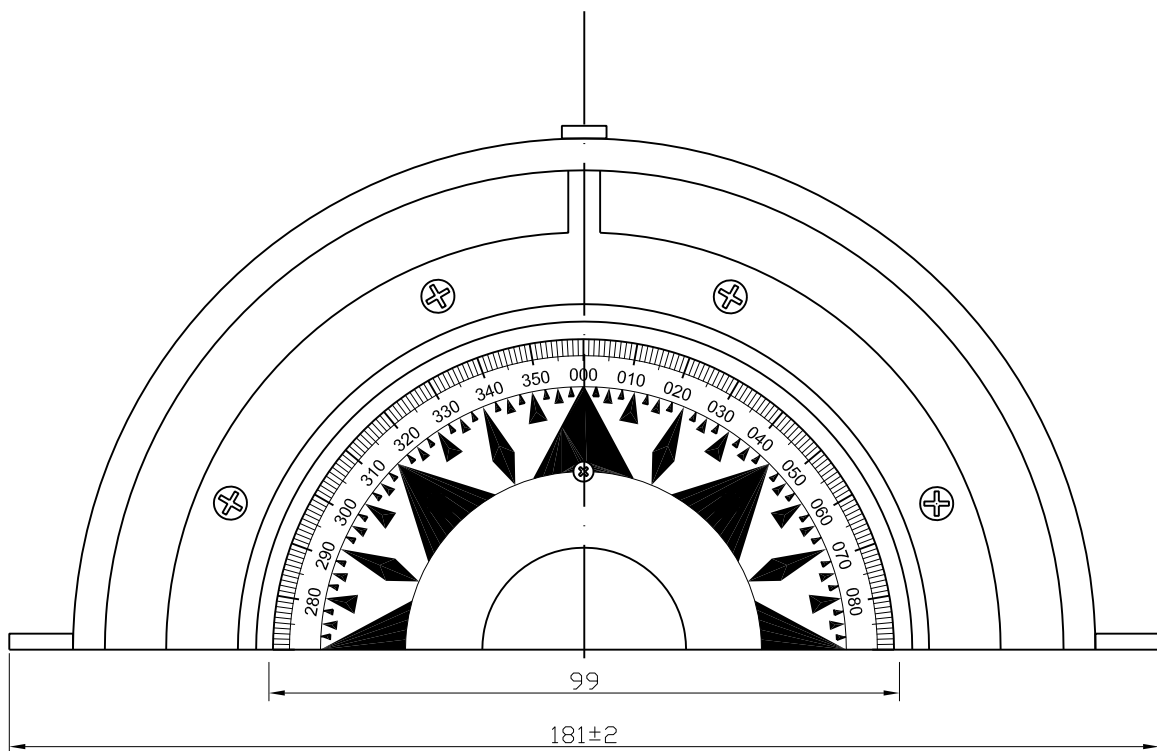

MESSRS.

SHIP NO.

FS-100

DATE

DOCUMENTS		SPECIFICATIONS	
B8120	BINNACLE	MODEL	FS-100
B1020	COMPASS BOWL	POWER	DC 24V
		COLOR	2.5G 7/2

DAIKO KEIKI SEISAKUSHO CO.,LTD.

DATE	CHECK	DRAWN	COMPASS BOWL
2011-11		YUKIO	
DAIKO KEIKI SEISAKUSHO CO.,LTD.			B1020