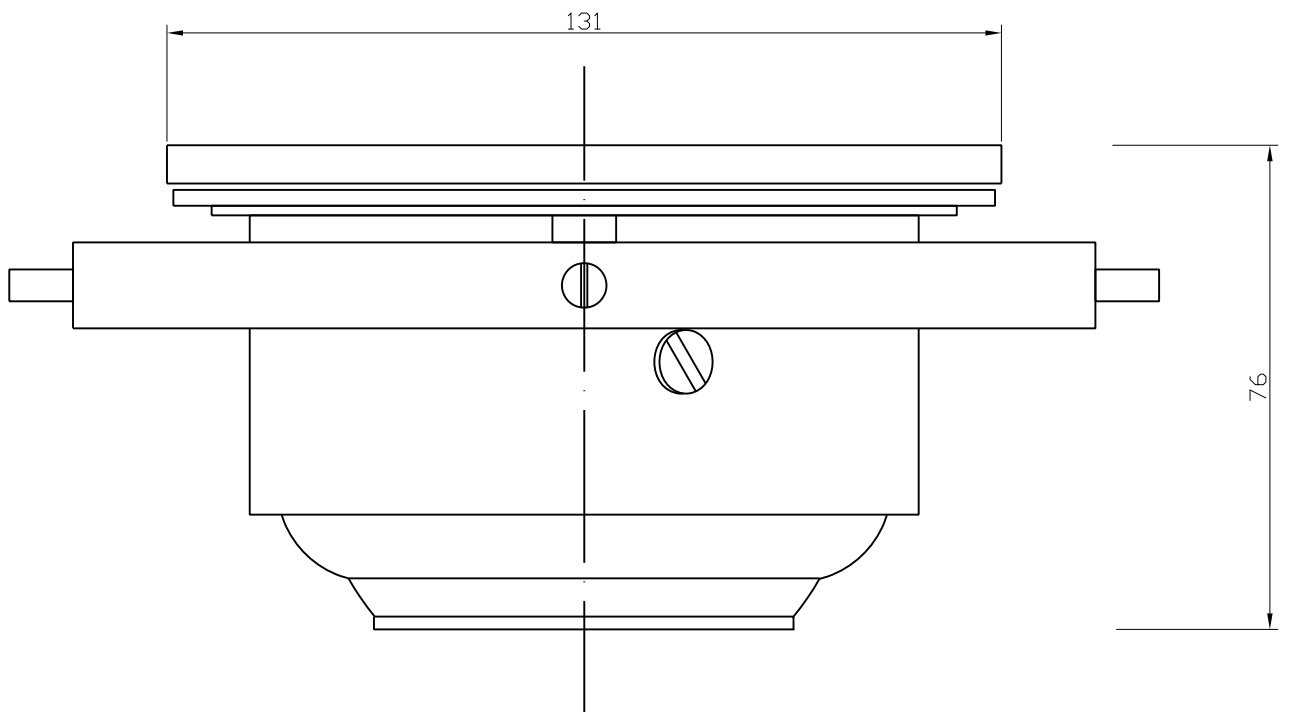

MESSRS.

SHIP NO.

FS-100

DATE

DOCUMENTS		SPECIFICATIONS	
B8120	BINNACLE	MODEL	FS-100
B1020	COMPASS BOWL	POWER	DC 24V
		COLOR	2.5G 7/2

DAIKO KEIKI SEISAKUSHO CO.,LTD.

DATE	CHECK	DRAWN	COMPASS BOWL
2011-11		YUKIO	
DAIKO KEIKI SEISAKUSHO CO.,LTD.			B1020